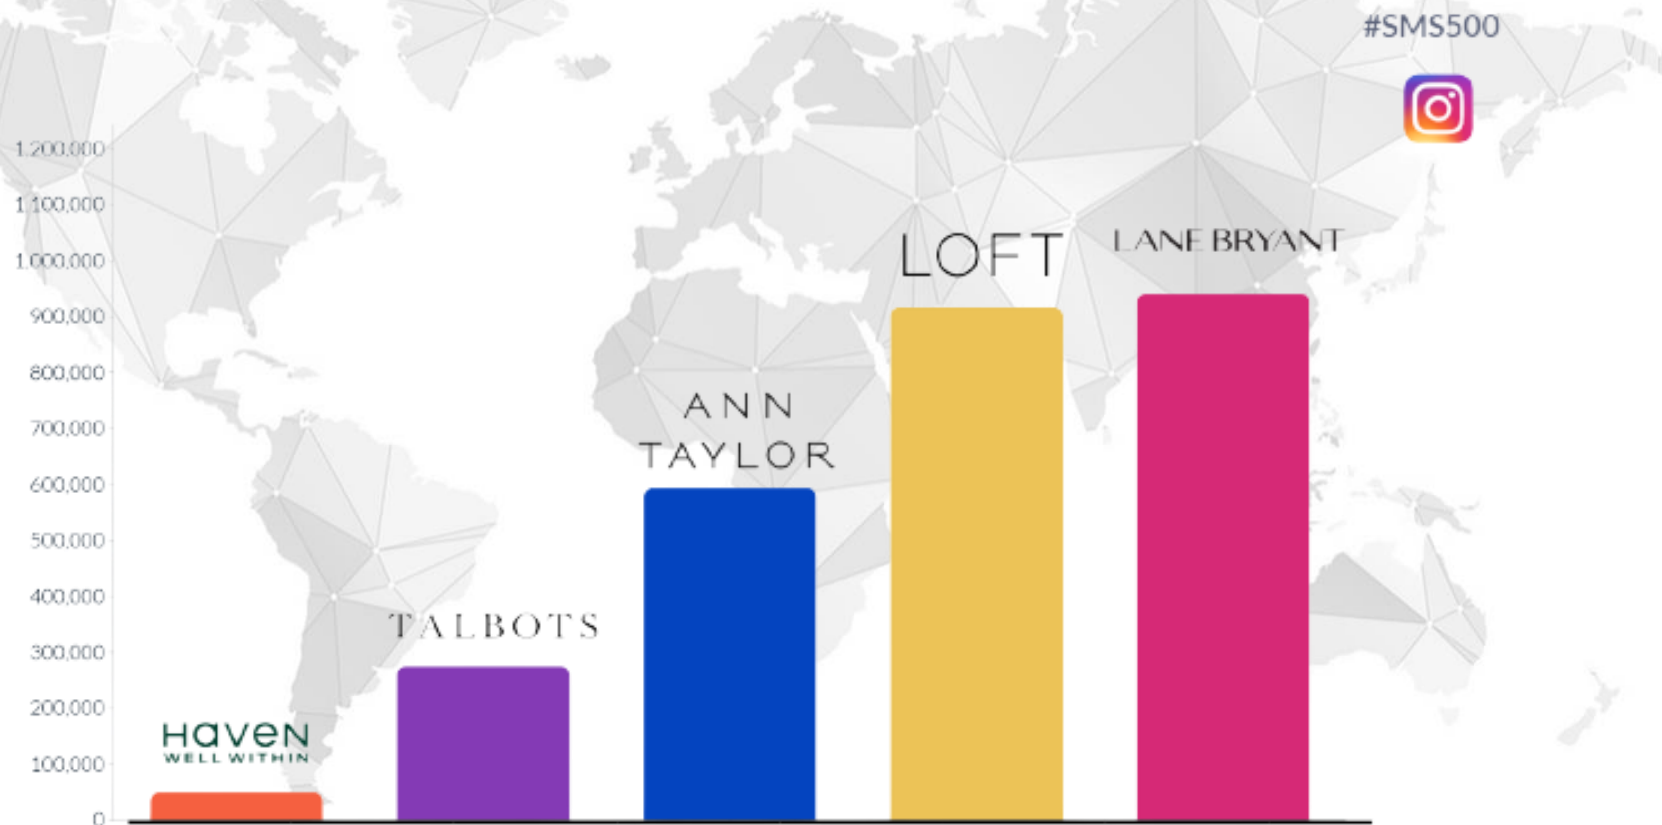

SMS500

Knitwell Brands

Channel Analysis

Exclusively from

The below chart shows the comparison of Knitwell Brands on Instagram.

The below chart shows the comparison of Knitwell Brands on Facebook.

The below chart shows the comparison of Knitwell Brands on Twitter.

The below chart shows the comparison of Knitwell Brands on Tiktok.

The below chart shows the comparison of Knitwell Brands on Pinterest.

The below chart shows the comparison of Knitwell Brands on YouTube.

90,000
80,000
70,000
60,000
50,000
40,000
30,000
20,000
10,000
0

TALBOTS

Haven
WELL WITHIN

ANN
TAYLOR

LOFT

LANE BRYANT

#SMS500

The below chart shows the total followers of each brand across all channels.