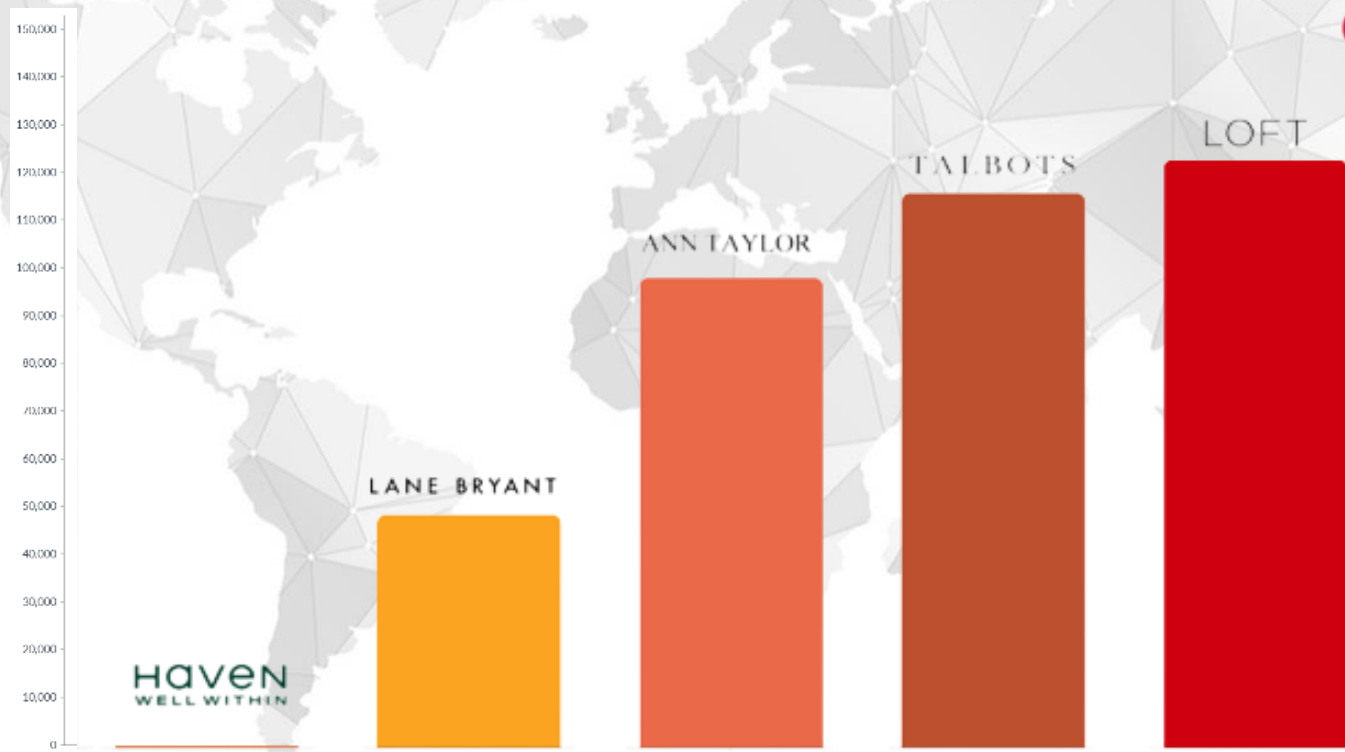

SMS500

Knitwell Brands

Channel Analysis

Exclusively from

The below chart shows the comparison of Knitwell Brands on Instagram.

The below chart shows the comparison of Knitwell Brands on Facebook.

The below chart shows the comparison of Knitwell Brands on Twitter.

The below chart shows the comparison of Knitwell Brands on Tiktok.

The below chart shows the comparison of Knitwell Brands on Pinterest.

The below chart shows the comparison of Knitwell Brands on YouTube.

90,000
80,000
70,000
60,000
50,000
40,000
30,000
20,000
10,000
0

TALBOTS

Haven
WELL WITHIN

ANN
TAYLOR

LOFT

LANE BRYANT

#SMS500

The below chart shows the total followers of each brand across all channels.