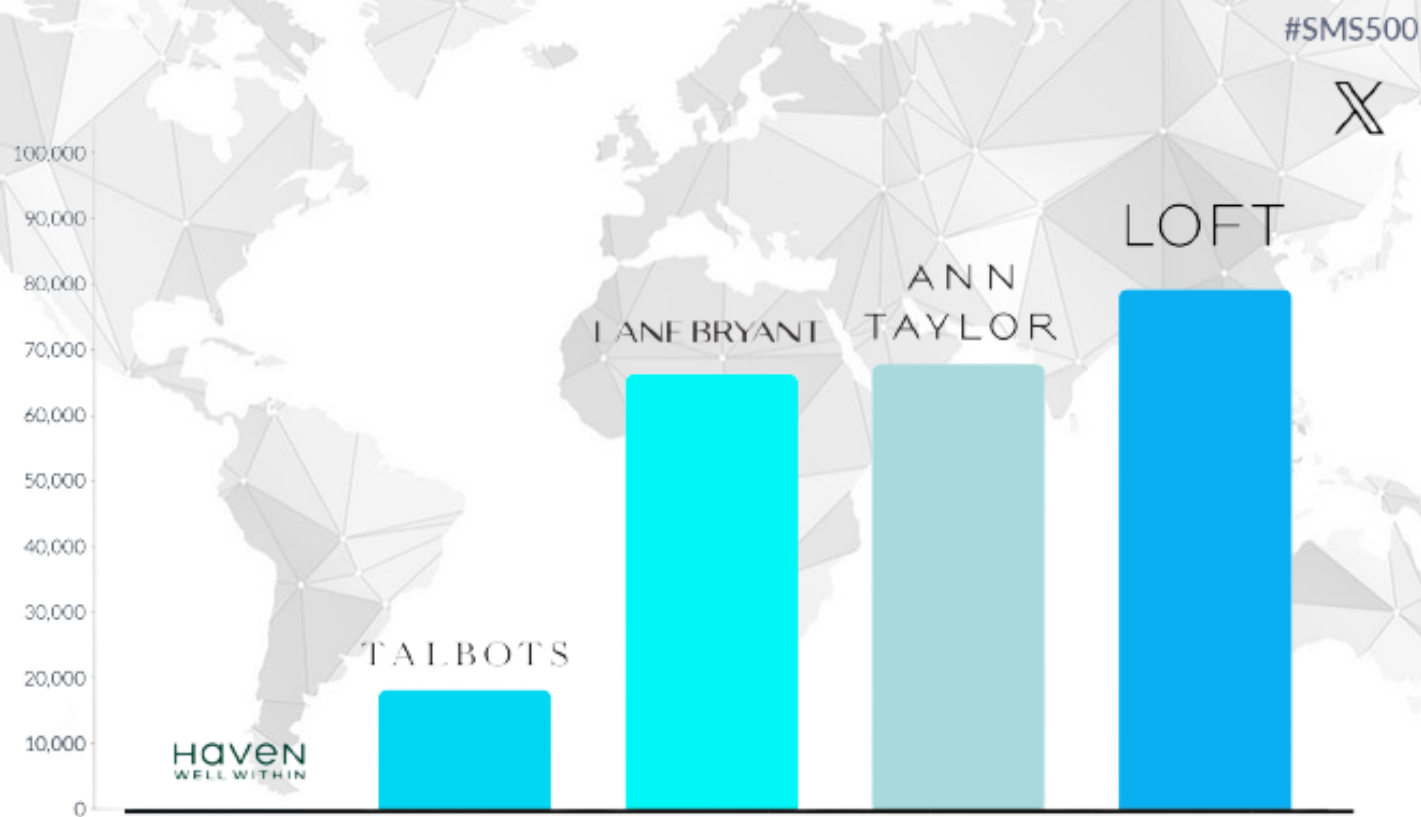

SMS500

Knitwell Brands

Channel Analysis

Exclusively from

The below chart shows the comparison of Knitwell Brands on Instagram.

The below chart shows the comparison of Knitwell Brands on Facebook.

The below chart shows the comparison of Knitwell Brands on Twitter.

The below chart shows the comparison of Knitwell Brands on Tiktok.

The below chart shows the comparison of Knitwell Brands on Pinterest.

The below chart shows the comparison of Knitwell Brands on YouTube.

90,000
80,000
70,000
60,000
50,000
40,000
30,000
20,000
10,000
0

TALBOTS

Haven
WELL WITHIN

ANN
TAYLOR

LOFT

LANE BRYANT

#SMS500

The below chart shows the total followers of each brand across all channels.