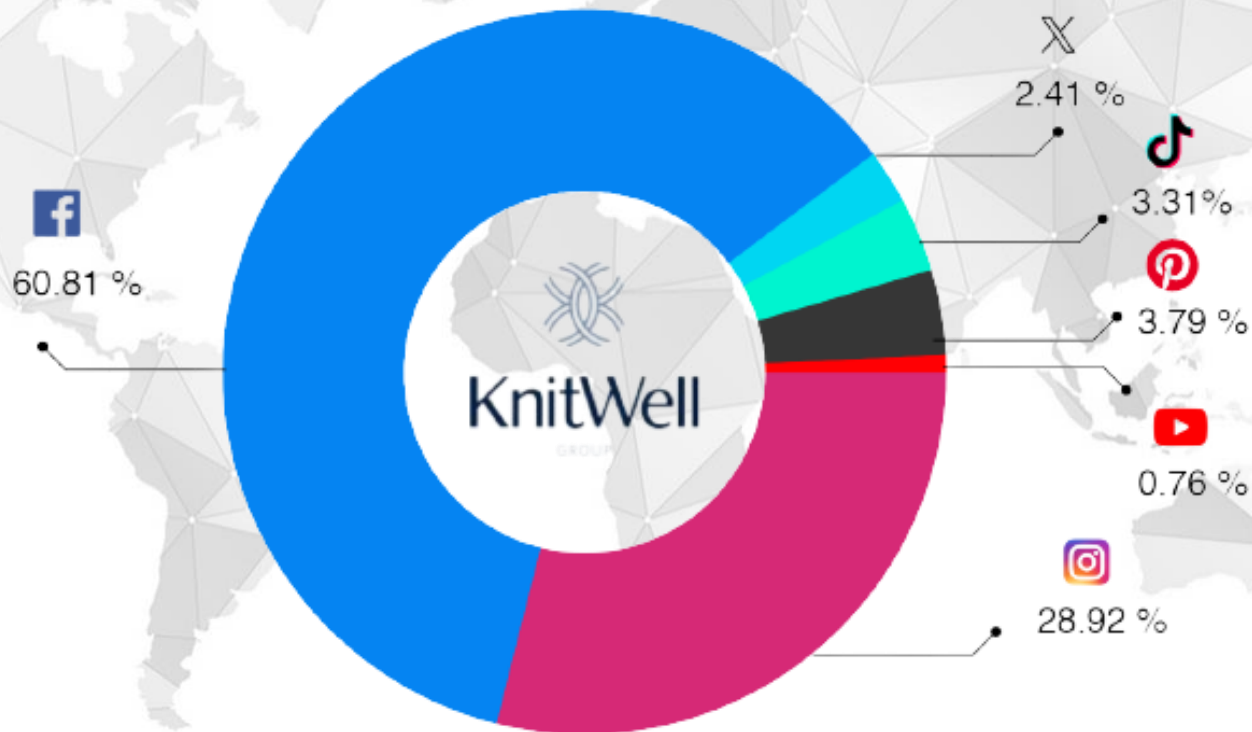

The below chart shows the consolidated total figures, so each channel's total as percentages of the whole.